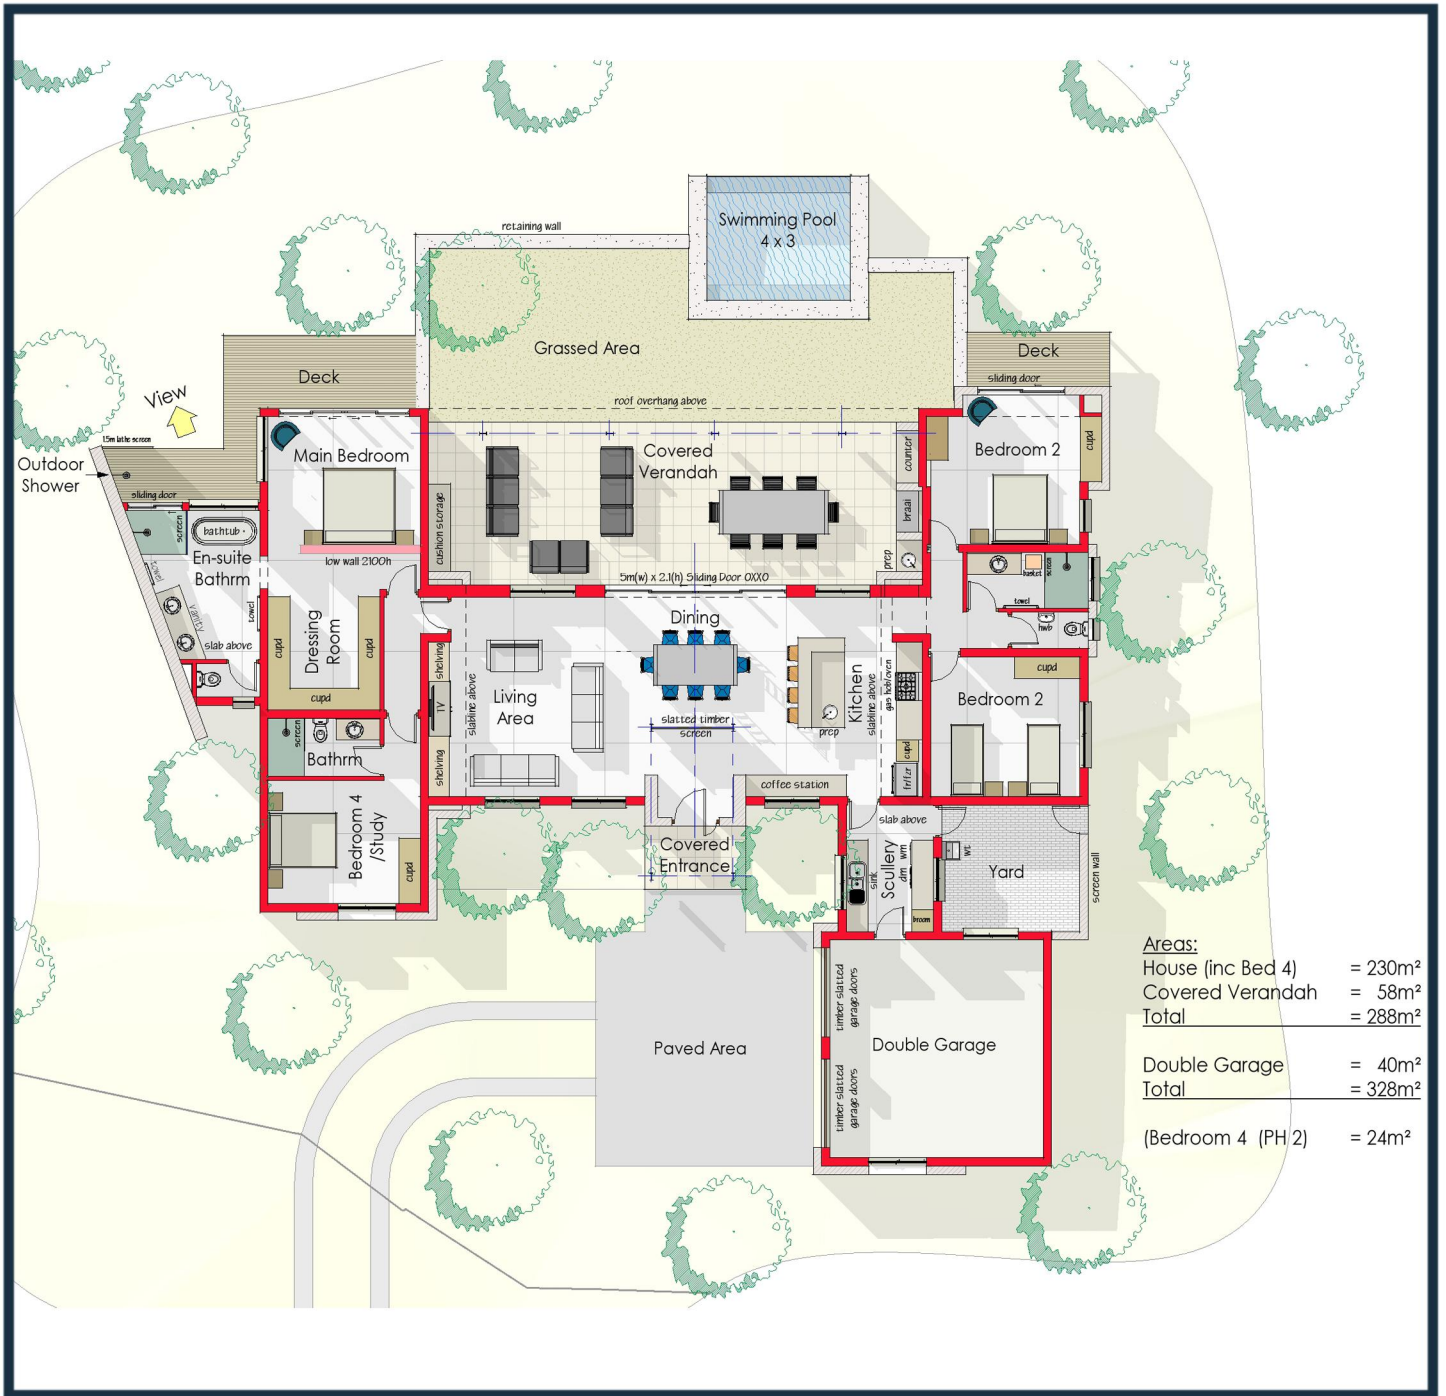

ELEPHANT ROCK ECO ESTATE

Hoedspruit - South Africa

Building Package B5 - FISH OWL HOUSE

Building Style: Modern Farm | Pavilion

Accommodation

Bedrooms
 4

Bathrooms
 3

Garage
 2

Areas

House
 230

Patio
 58

Pet Friendly

ELEPHANT ROCK ECO ESTATE

Hoedspruit - South Africa

Building Package B5 - FISH OWL HOUSE

Building Style: Modern Farm | Pavilion

****ABOVE IMAGES ARE ARTIST IMPRESSIONS****

Accommodation

Bedrooms
4

Bathrooms
3

Garage
2

Areas

House
230

Patio
58